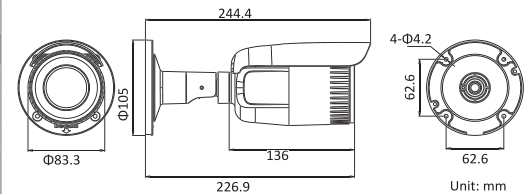

## DIMENSIONS (mm)

SPECIFICATION	IWH-43MRL
Network	
General Function	One-key reset, anti-flicker, heartbeat, mirror, password protection, privacy mask, watermark, IP address filter
API	ONVIF (PROFILE S, PROFILE G), ISAPI
Simultaneous Live View	Up to 6 channels
User/Host	Up to 32 users 3 levels: Administrator, Operator and User
Client	Guarding vision, VMS-A1
Web Browser	IE8+, Chrome 31.0-44, Firefox 30.0-51, Safari 8.0+
Interface	
Communication Interface	1 RJ45 10M/100M self-adaptive Ethernet port
Video Output (Without -Z)	1Vp-p composite output (75 Ω/BNC)
Reset Button	Yes
General	
Operating Conditions	-30 °C to 50 °C, humidity: 95% or less (non-condensing)
Power Supply	12 VDC ± 25%, 5.5 mm coaxial power plug PoE (802.3af, class 3)
Power Consumption and Current	12 VDC, 0.9 A, Max: 11 W; PoE: (802.3af, 36 V to 57 V), 0.4 A to 0.2 A, Max: 12.9 W
Protection Level	IP67, TVS 2000V lightning protection, surge protection and voltage transient protection
Material	Metal
Dimensions	Camera: Φ 105 mm × 244.4 mm
Weight	Camera: approx. 1035 g With package: approx. 1550 g