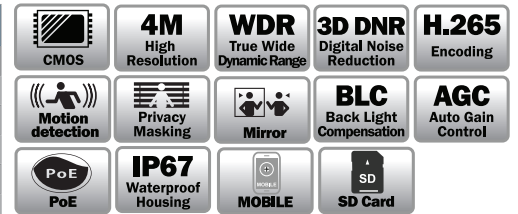

## KEY FEATURES

- 1/3" progressive scan CMOS
- 2560 x 1440@20fps
- 2.8 mm to 12 mm motorized vari-focal lens
- H.265+, H.265, H.264+, H.264
- Dual stream
- 120 dB WDR (Wide Dynamic Range)
- 3D DNR (Digital Noise Reduction)
- Up to 30 m IR range
- PoE (Power over Ethernet)
- IP67

SPECIFICATION	IWH-43MRL
Camera	
Image Sensor	1/3" progressive scan CMOS
Min. Illumination	Color: 0.01 Lux @(F1.2, AGC ON), 0.018Lux @ (F1.6, AGC ON)
Shutter Speed	1/3 s to 1/100, 000 s, support slow shutter
Slow Shutter	Yes
Auto-Iris	No
Day & Night	IR cut filter
Digital Noise Reduction	3D DNR
WDR	120 dB
Angle Adjustment	Pan: 0° to 360°, tilt: 0° to 90°, rotation: 0° to 360°
Lens	
Focal Length	2.8 to 12 mm
Aperture	F1.6
Focus	Auto
FOV	Horizontal field of view: 98° to 28° Vertical field of view: 51° to 16° Diagonal field of view: 115° to 32°
Lens Mount	Φ14
IR range	
IR Range	Up to 30 m
Wavelength	850 nm
Compression Standard	
Video Compression	Main stream: H.265/H.264 Sub stream: H.265/H.264/MJPEG
H.264 Type	Baseline Profile/Main Profile/High Profile
H.264+	Main stream supports
H.265 Type	Main Profile
H.265+	Main stream supports
Video Bit Rate	32 Kbps to 8 Mbps
Smart Feature set	
Region of Interest	1 fixed region for main stream and sub-stream
Image	
Max. Resolution	2560 × 1440
Main Stream Max. Frame Rate	20fps (2560 × 1440), 25fps (2304 × 1296, 1920 × 1080, 1280 × 720)
Sub-stream Max. Frame Rate	25fps (640 × 480, 640 × 360, 320 × 240)
Image Enhancement	BLC, 3D DNR
Image Setting	Saturation, brightness, contrast, sharpness, AGC, white balance adjustable by client software or web browser
Day/Night Switch	Auto, scheduled
Network	
Network Storage	Support Micro SD/SDHC/SDXC card (128G ), local storage and NAS (NFS,SMB/CIFS), ANR
Alarm Trigger	Motion detection, video tampering alarm, network disconnected, IP address conflicted, illegal login
Protocols	TCP/IP, ICMP, HTTP, HTTPS, FTP, DHCP, DNS, DDNS, RTP, RTSP, RTCP, PPPoE, NTP, UPnP, SMTP, SNMP, IGMP, 802.1X, QoS, IPv6, UDP, Bonjour