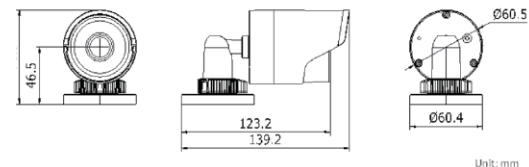

DIMENSIONS (mm)