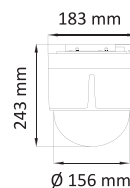

DIMENSIONS

Indoor