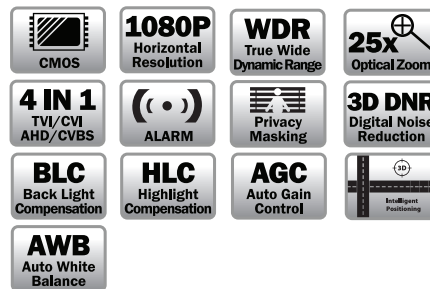

SPECIFICATION	STBH-2025
Camera	
Image Sensor	1/2.8" progressive scan CMOS
Max. Image Resolution	1920 x 1080
Frame Rate	25fps @(1920 x 1080)
Min. Illumination	Color: 0.005 Lux @(F1.6, AGC ON) B/W: 0.001 Lux @(F1.6, AGC ON)
White Balance	AUTO/MANUAL/HAUTO/ATW/INDOOR/OUTDOOR
AGC	AUTO/MANUAL
DNR	3D DNR
WDR	≥ 120 dB
Shutter Time	1/1 s to 1/10,000 s
Day & Night	IR cut filter
Digital Zoom	16x
Privacy Mask	8 programmable privacy masks
BLC (Backlight Compensation)	Yes
HLC (highlight Compensation)	Yes
EIS (Electric Image Stabilization)	Yes
Reginal Focus	Yes
Lens	
Focus Mode	Auto/Semiauto/Manual
Focal Length	4.8 mm to 120 mm, 25x Optical
Aperture Range	F 1.6 to F 3.5
Field of View	Horizontal field of view: 57.6° to 2.5° (wide to tele) Vertical field of view: 34.4° to 1.4° (wide to tele) Diagonal field of view: 64.5° to 2.9° (wide to tele)
Min. Working Distance	10 mm to 1500 mm (wide to tele)
Zoom Speed	Approx. 3.6 s (optical, wide to tele)
Pan and Tilt	
Pan Range	360° endless
Pan Speed	Pan manual speed: 0.1° to 250°/s Pan preset speed: 250°/s
Tilt Range	-5° to 90° (auto flip)
Tilt Speed	Tilt manual speed: 0.1° to 150°/s Tilt preset speed: 150°/s
Proportional Zoom	Rotation speed can be adjusted automatically according to zoom multiples
Presets	256
Patrol	10 patrols, up to 32 presets per patrol
Pattern	5 patterns, with the total recording time no less than 10 minutes
Power-off Memory	Support
Park Action	Preset/Patrol/Pattern/Pan Scan/Tilt Scan/Panorama Scan/Day Mode/Night Mode/None
PTZ Position Display	ON/OFF
Scheduled Task	Preset/Patrol/Pattern/Pan Scan/Tilt Scan/Panorama Scan/Day Mode/Night Mode/Zero Calibration/None
Preset Freezing	Support
Input/ Output	
Video Output	Switchable TVI/AHD/CVI/CVBS video output, (composite, BNC)
Alarm	2 alarm inputs, 1 alarm output
RS-485 Interface	Half-duplex mode Self-adaptive, Pelco-P, Pelco-D protocol
UTC function	UTC protocol
General	
Menu Language	English
Power	24 VAC Max.24 W
Working Temperature	-30° C to 65° C
Working Humidity	90% or less
Protection Level	TVS 4,000 V lightning protection, surge protection and voltage transient protection
Mounting	Various mounting modes optional
Dimension	(Indoor): Ø 156 mm × 243 mm (In-Ceiling): Ø 156 mm × 236 mm
Weight (approx.)	3 kg