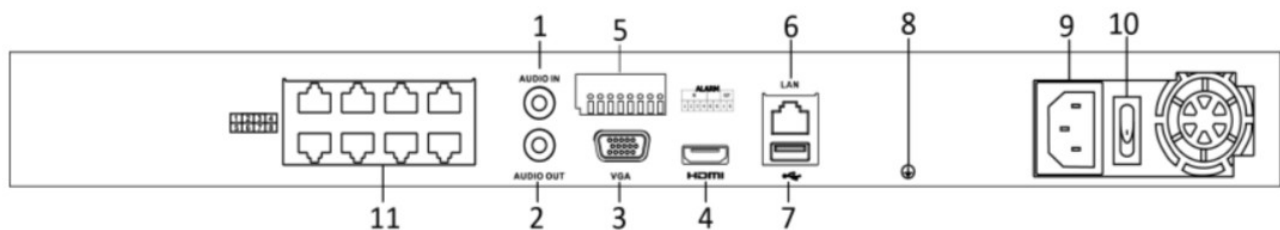

General	
Power supply	100 ÷ 240 Vac
Power	≤ 280 W
Consumption (without HDD)	≤ 15 W (without enabling PoE)
Working temperature	-10 °C + 55 °C (14 °F + 131 °F)
Working humidity	10% + 90%
Dimensions (W × D × H)	385 × 315 × 52 mm (15.2 × 12.4 × 2.0 inch)
Weight (without HDD)	≤ 3 kg (6.6 lb)

Physical Interfaces

Index	Description	Index	Description
1	Audio IN	7	USB 3.0 interface
2	Audio OUT	8	GND
3	VGA interface	9	100 ÷ 240 Vac power supply
4	HDMI interface	10	Power Switch
5	Controller Port, Alarm In/Alarm Out	11	Network Interfaces with PoE function
6	LAN Network interface