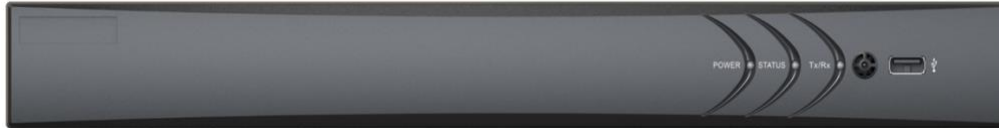

INVR-08L2O08H2

Features and Functions

HD Input

- | H.265+/H.265/H.264+/H.264 video formats
- | Connectable to the third-party network cameras
- | Up to 16 IP cameras can be connected
- | Recording at up to 8 MP resolution
- | Supports live view, storage, and playback of the connected camera at up to 8 MP resolution

HD Output

- | HDMI and VGA independent outputs
- | HDMI Video output at up to 4K (3840 × 2160) resolution

HD Storage

- | 2 SATA interfaces connectable for recording and backup
- | H.265+ compression effectively reduces the storage space and costs by up to 75%

HD Transmission

- | 1 self-adaptive 10/100/1000 Mbps network interface
- | 8/16 independent PoE network interfaces are provided

Various Applications

- | Centralized management of IP cameras, including configuration, information import/export, real-time information display, two-way audio, upgrade, etc.
- | Connectable to smart IP cameras from Hikvision and the recording, playing back, and backing up of VCA alarms can be realized
- | VCA detection alarm is supported
- | Instant playback for assigned channel during multi-channel display mode
- | Smart search for the selected area in the video; and smart playback to improve the playback efficiency
- | CTR-MAZi for easy network management