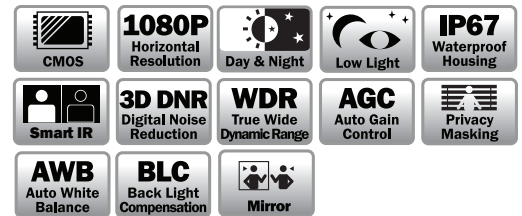

TWH-22MRP

POC EXIR HD TVI

KEY FEATURES

- 2 Megapixel high-performance CMOS
- Analog HD output, up to 1080P resolution
- 2.8-12mm motorized vari-focal lens
- True Day/Night
- OSD menu, DNR, Smart IR
- True WDR, up to 120dB
- EXIR 2.0, up to 40m IR distance
- IP67
- Up the Coax
- PoC.at

SPECIFICATION	TWH-22MRP
Camera	
Image Sensor	2.0 megapixel progressive scan CMOS
Frame Rate	1080p@25fps
Resolution	1920 (H) × 1080 (V)
Min. illumination	Color: 0.005 Lux @ (F1.2, AGC ON), 0 Lux with IR
Shutter Time	1/25 s to 1/50, 000 s
Slow Shutter	Max.: 16 times
Lens	2.8 mm to 12 mm motorized vari-focal lens
Horizontal Field of View	32.1° to 103°
Lens Mount	Φ14
Day & Night	IR cut filter
Angle Adjustment	Pan: 0° to 360°, Tilt: 0° to 90°, Rotate: 0° to 360°
Synchronization	Internal synchronization
WDR (Wide Dynamic Range)	> 120 dB
Menu	
AGC	Support
Day/Night Mode	Auto/Color/BW (Black and White)
White Balance	ATW/MANUAL
Privacy Mask	ON/OFF, 4 programmable privacy masks
Motion Detection	4 programmable motion areas
Backlight Compensation	WDR/BLC/HLC/OFF
3D DNR (Digital Noise Reduction)	Level 1 to 10
Language	English
Functions	Brightness, Sharpness, Mirror, Smart IR
Interface	
Video Output	1 HD analog output
General	
Operating Conditions	-40 °C to 60 °C, humidity: 90% or less (non-condensation)
Power Supply	12 VDC ±25%/PoC.at
Power Consumption	Max. 8.2 W
Ingress Protection	IP67
Material	Metal & Plastic
IR Range	Up to 40 m
Communication	Up the coax
Dimensions	92 mm × 89 mm × 269.6 mm
Weight	Approx. 900g